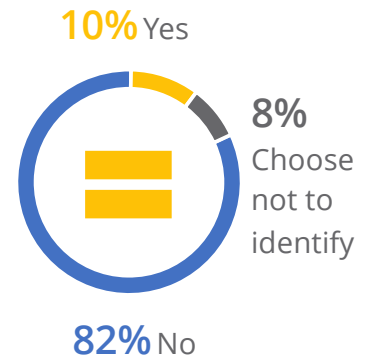

Demographic Profile²

Median Age of Arrival to the US

4

Median Age at Time of Award

18

Median Household Income

\$29,600

Immigration Status

Gender

First to Attend College

65 Countries of Origin

Ethnoracial Identity

LGBTQ+ Community

²Source: Self-reported data on scholarship application and acceptance forms.

NATIONAL SCHOLARSHIP

SNAPSHOT | 2021-2022 New Scholars (n=1,098)