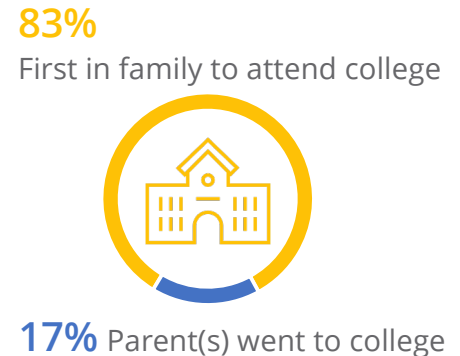

Demographic Profile²

Median Age of Arrival to the US

4

Median Age at Time of Award

18

Median Household Income

\$29,600

Immigration Status

Gender

First to Attend College

65 Countries of Origin

Ethnoracial Identity

LGBTQ+ Community

²Source: Self-reported data on scholarship application and acceptance forms.

NATIONAL SCHOLARSHIP

SNAPSHOT | 2021-2022 New Scholars (n=1,098)