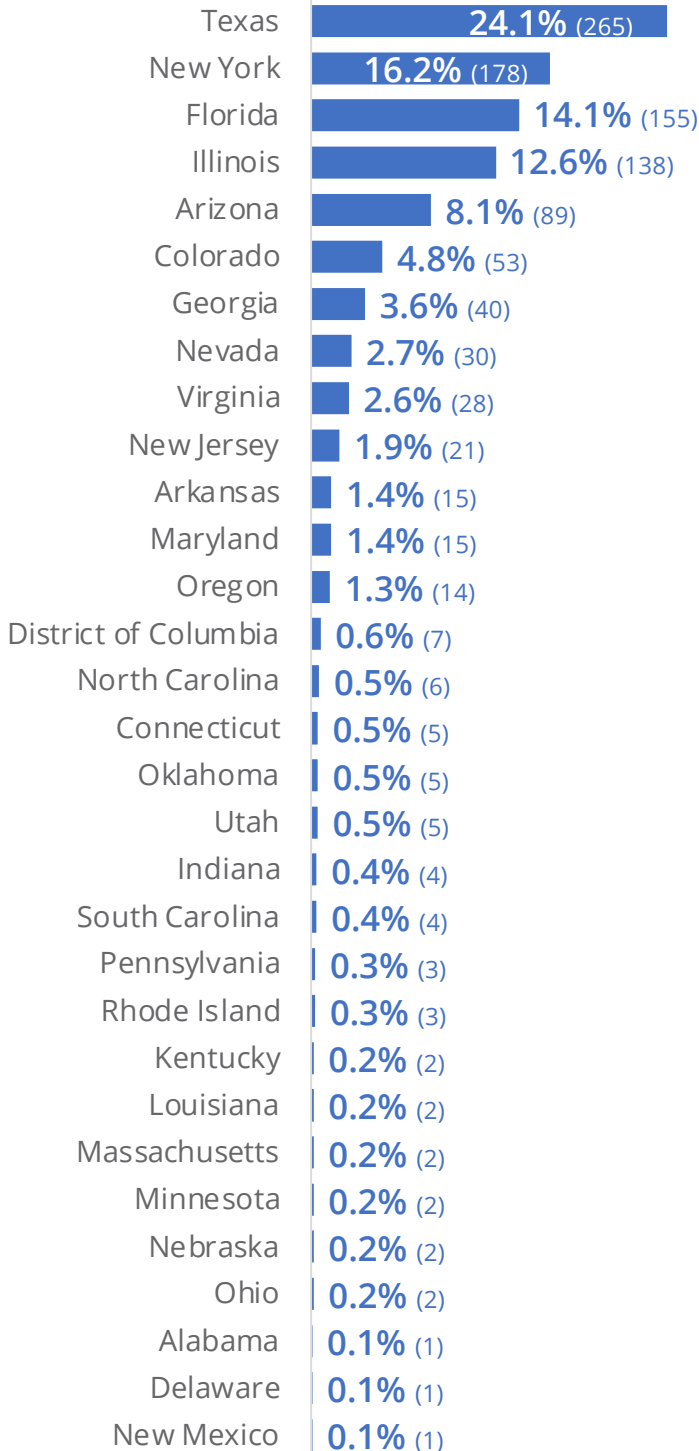

Demographic Profile²

Median Age of Arrival to the US

4

Median Age at Time of Award

18

Median Household Income

\$29,600

Immigration Status

Gender

First to Attend College

65 Countries of Origin

Ethnoracial Identity

LGBTQ+ Community

²Source: Self-reported data on scholarship application and acceptance forms.

NATIONAL SCHOLARSHIP

SNAPSHOT | 2021-2022 New Scholars (n=1,098)

Scholars by 30 States of Origin & D.C.

Scholars by 16 Partner College States, D.C. & Online

Intended Fields of Study