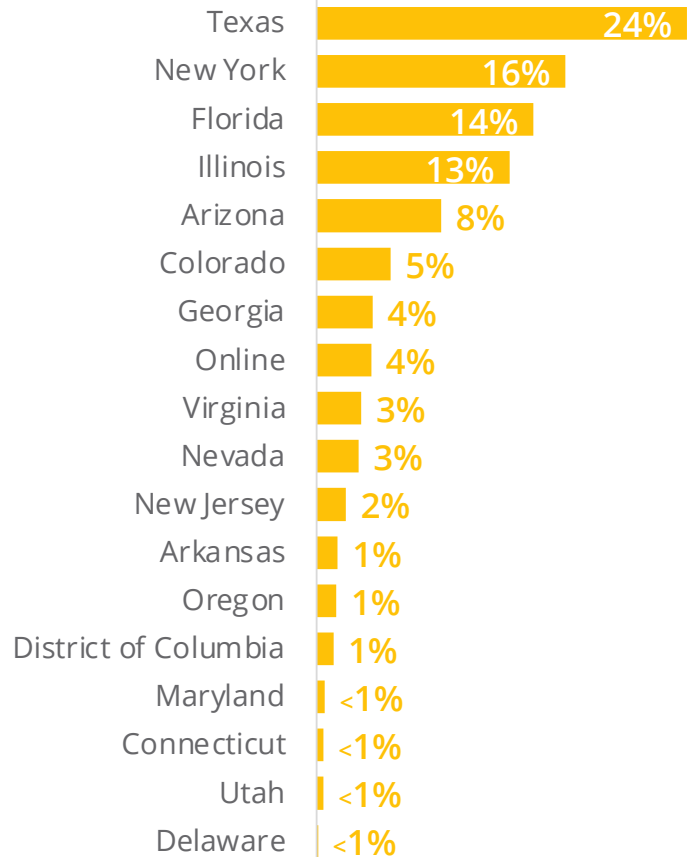

Demographic Profile²

Median Age of Arrival to the US

4

Median Age at Time of Award

18

Median Household Income

\$29,600

Immigration Status

Gender

First to Attend College

65 Countries of Origin

Ethnoracial Identity

LGBTQ+ Community

²Source: Self-reported data on scholarship application and acceptance forms.

NATIONAL SCHOLARSHIP

SNAPSHOT | 2021-2022 New Scholars (n=1,098)

Scholars by 30 States of Origin & D.C.

Scholars by 16 Partner College States, D.C. & Online

Intended Fields of Study