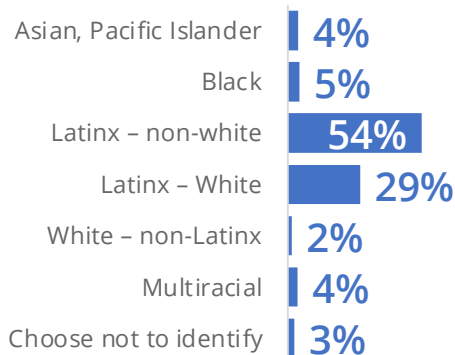

Demographic Profile²

Median Age of Arrival to the US

4

Median Age at Time of Award

18

Median Household Income

\$29,600

Immigration Status

Gender

First to Attend College

65 Countries of Origin

Ethnoracial Identity

LGBTQ+ Community

²Source: Self-reported data on scholarship application and acceptance forms.

NATIONAL SCHOLARSHIP

SNAPSHOT | 2021-2022 New Scholars (n=1,098)

Scholars by 30 States of Origin & D.C.

Scholars by 16 Partner College States, D.C. & Online

Intended Fields of Study