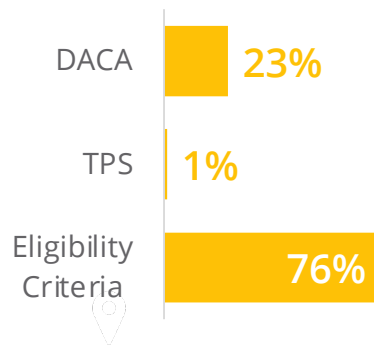

Demographic Profile²

Median Age of Arrival to the US

4

Median Age at Time of Award

18

Median Household Income

\$29,600

Immigration Status