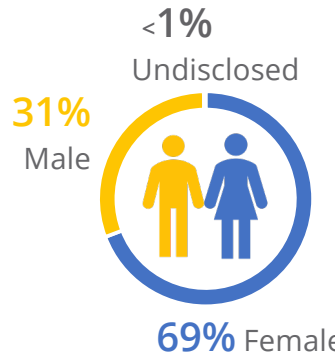

NATIONAL SCHOLARSHIP

SNAPSHOT | 2021-2022 New Scholars

Overview

1,098

TheDream.US Scholarships Accepted¹

Scholarship Type & Incoming GPA

78% First-Time College Students

3.54 Median High School GPA

22% Community College Graduates

3.49 Median Community College GPA

- ➔ **7** New Scholars were high school Valedictorians
- ➔ **8** New Scholars were high school Salutatorians

¹As of June 19, 2021; number of acceptances subject to change.

Demographic Profile²

Median Age of Arrival to the US

4

Median Age at Time of Award

18

Median Household Income

$29,600

Immigration Status

Gender

First to Attend College

65 Countries of Origin

Ethnoracial Identity

LGBTQ+ Community

²Source: Self-reported data on scholarship application and acceptance forms.