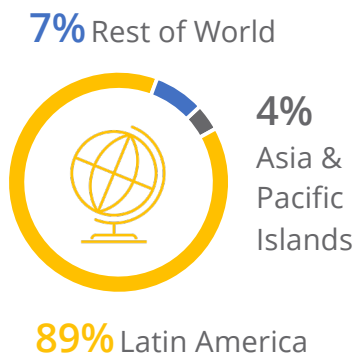

Demographic Profile²

Median Age of Arrival to the US

4

Median Age at Time of Award

18

Median Household Income

\$29,600

Immigration Status

Gender

First to Attend College

65 Countries of Origin

Ethnoracial Identity

LGBTQ+ Community

²Source: Self-reported data on scholarship application and acceptance forms.

NATIONAL SCHOLARSHIP

SNAPSHOT | 2021-2022 New Scholars (n=1,098)