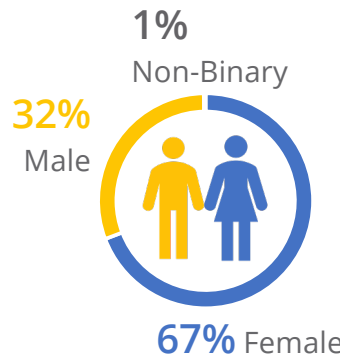

<sup>1</sup>As of July 22, 2022; number of acceptances subject to change.

Demographic Profile<sup>2</sup>

Median Age of Arrival to the US

**5**

Median Age at Time of Award

**18**

Median Household Income

**\$26,000**

Immigration Status

Gender

First to Attend College

64 Countries of Origin

Ethnoracial Identity

LGBTQ+ Community

<sup>2</sup>Source: Self-reported data on scholarship application and acceptance forms.