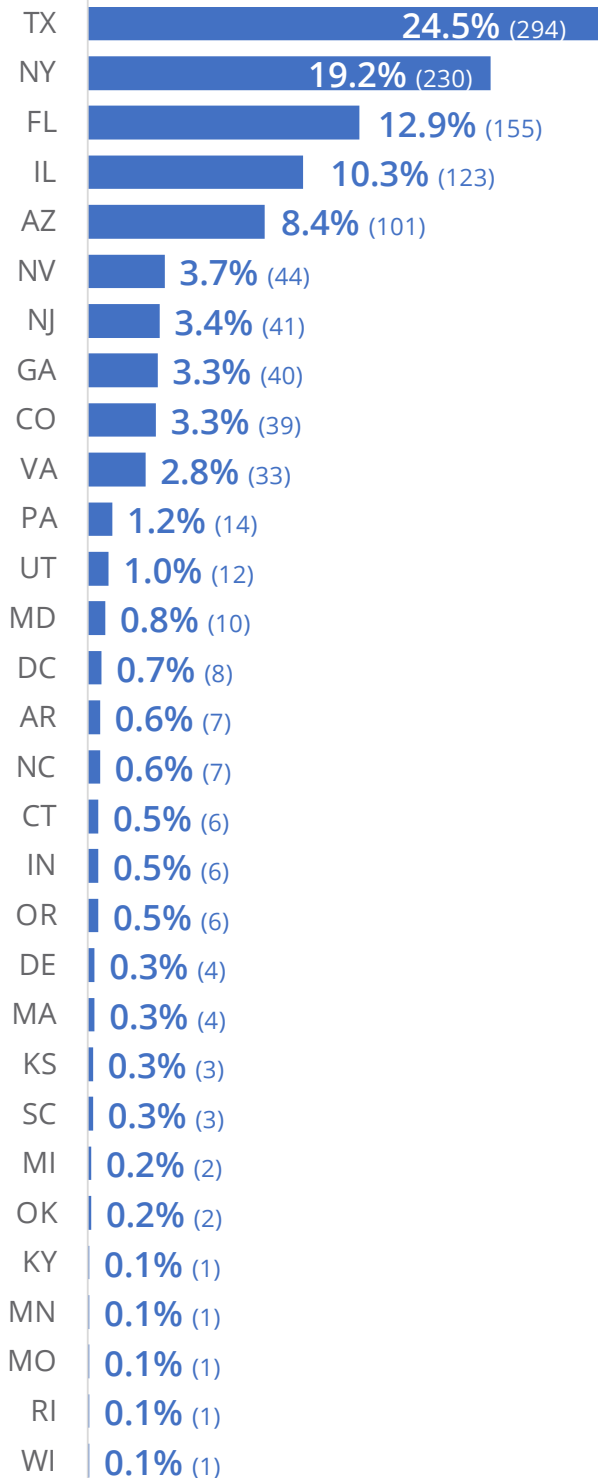

<sup>1</sup>As of July 22, 2022; number of acceptances subject to change.

Demographic Profile<sup>2</sup>

Median Age of Arrival to the US

**5**

Median Age at Time of Award

**18**

Median Household Income

**\$26,000**

Immigration Status

Gender

First to Attend College

64 Countries of Origin

Ethnoracial Identity

LGBTQ+ Community

<sup>2</sup>Source: Self-reported data on scholarship application and acceptance forms.

# NATIONAL SCHOLARSHIP

SNAPSHOT | 2022-2023 New Scholars (n=1,199)

## Scholars by 29 States of Origin & D.C.