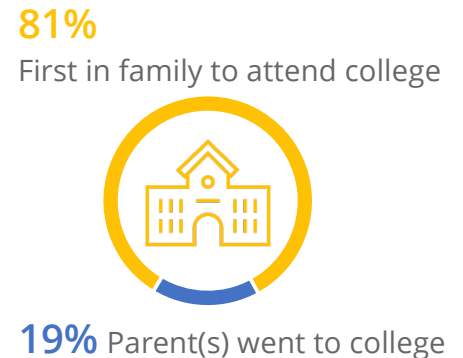

<sup>1</sup>As of July 22, 2022; number of acceptances subject to change.

Demographic Profile<sup>2</sup>

Median Age of Arrival to the US

**5**

Median Age at Time of Award

**18**

Median Household Income

**\$26,000**

Immigration Status

Gender

First to Attend College

64 Countries of Origin

Ethnoracial Identity

LGBTQ+ Community

<sup>2</sup>Source: Self-reported data on scholarship application and acceptance forms.