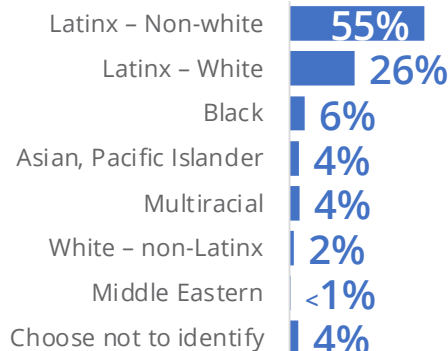

<sup>1</sup>As of July 22, 2022; number of acceptances subject to change.

Demographic Profile<sup>2</sup>

Median Age of Arrival to the US

**5**

Median Age at Time of Award

**18**

Median Household Income

**\$26,000**

Immigration Status

Gender

First to Attend College

64 Countries of Origin

Ethnoracial Identity

LGBTQ+ Community

<sup>2</sup>Source: Self-reported data on scholarship application and acceptance forms.

# NATIONAL SCHOLARSHIP

SNAPSHOT | 2022-2023 New Scholars (n=1,199)