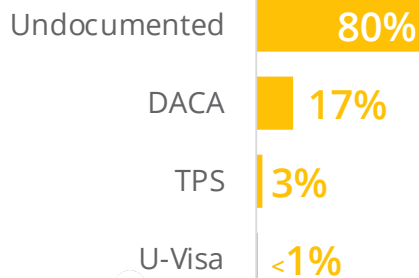

<sup>1</sup>As of July 22, 2022; number of acceptances subject to change.

Demographic Profile<sup>2</sup>

Median Age of Arrival to the US

**5**

Median Age at Time of Award

**18**

Median Household Income

**\$26,000**

Immigration Status

Gender

First to Attend College

64 Countries of Origin

Ethnoracial Identity

LGBTQ+ Community

<sup>2</sup>Source: Self-reported data on scholarship application and acceptance forms.