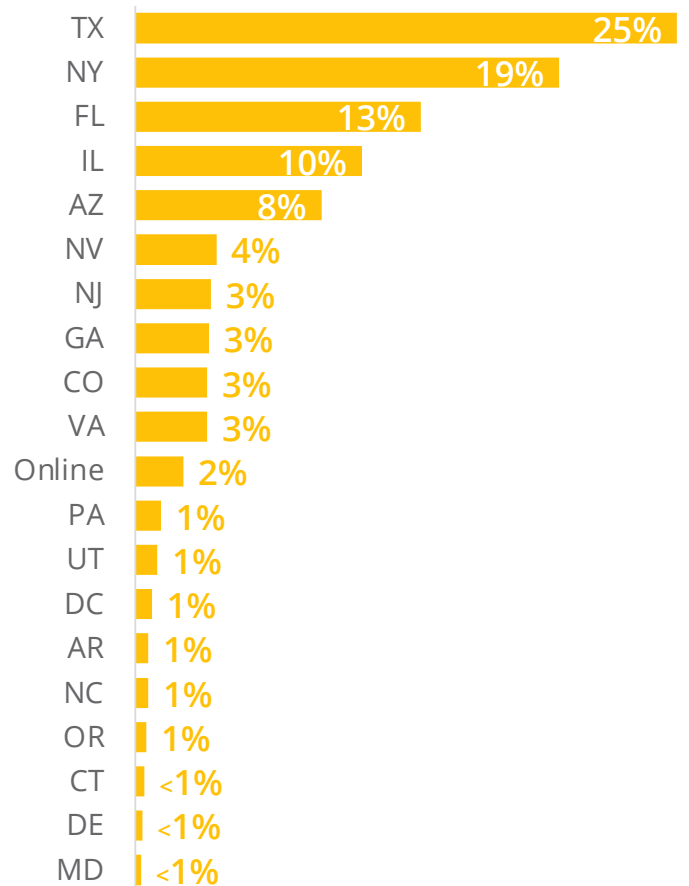

Scholars by 18 Partner College States, D.C. & Online