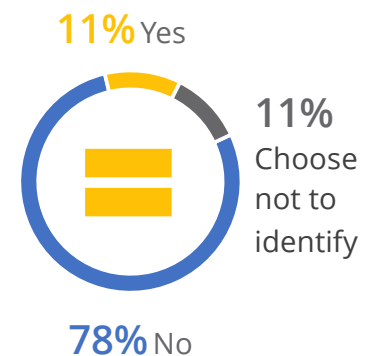

<sup>1</sup>As of July 22, 2022; number of acceptances subject to change.

Demographic Profile<sup>2</sup>

Median Age of Arrival to the US

**5**

Median Age at Time of Award

**18**

Median Household Income

**\$26,000**

Immigration Status

Gender

First to Attend College

64 Countries of Origin

Ethnoracial Identity

LGBTQ+ Community

<sup>2</sup>Source: Self-reported data on scholarship application and acceptance forms.